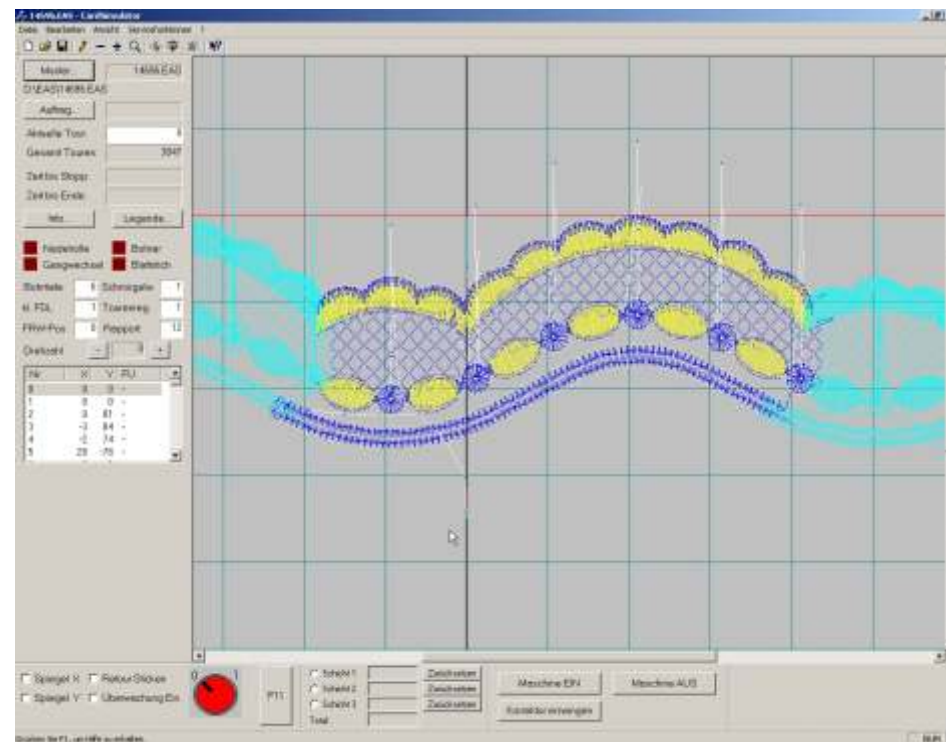

We are the world leading company in modernising embroidery machines and our experience is your success.

EAS Multiform Plauen is a card simulator, enabling you to operate your embroidery machine by a Windows PC, including online graphic and stitch surveillance.

Error detection

- stitches
- directions
- frame lock
- frame end position
- M/W and double hole
- full text error messages
- autom. stop on errors
- autom. correction stitch on errors

Text

- text header for designs
- autom. text on stop functions

Software and Elektronik

- new Stitching Software for Windows XP
- new electronic with Single-PLC

Graphic

- actual stich position on stitching
- different colors for machine functions
- rang detector
- free zoom

Utilities

- easy frame movement X,Y
- no. of repeats for a design
- transfer and utilities
- graphic editor, legend