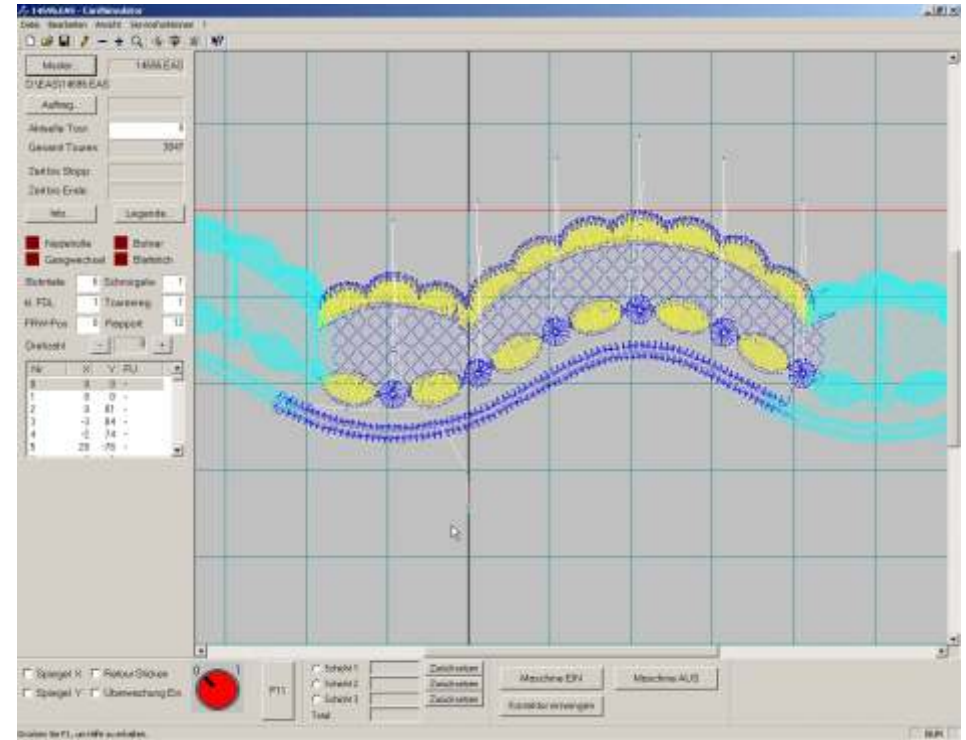

We are the world leading company in modernising embroidery machines and our experience is your success.

EAS Multiform Plauen is a card simulator, enabling you to operate your embroidery machine by a Windows PC, including online graphic and stitch surveillance.

Error detection

- stitches
- directions
- frame lock
- frame end position
- M/W and double hole
- full text error messages
- autom. stop on errors
- autom. correction stitch on errors

Text

- text header for designs
- autom. text on stop functions

Software and Elektronik

- new Stitching Software for Windows XP
- new electronic with Single-PLC

Graphic

- actual stich position on stitching
- different colors for machine functions
- rang detector
- free zoom

Utilities

- easy frame movement X,Y
- no. of repeats for a design
- transfer and utilities
- graphic editor, legend